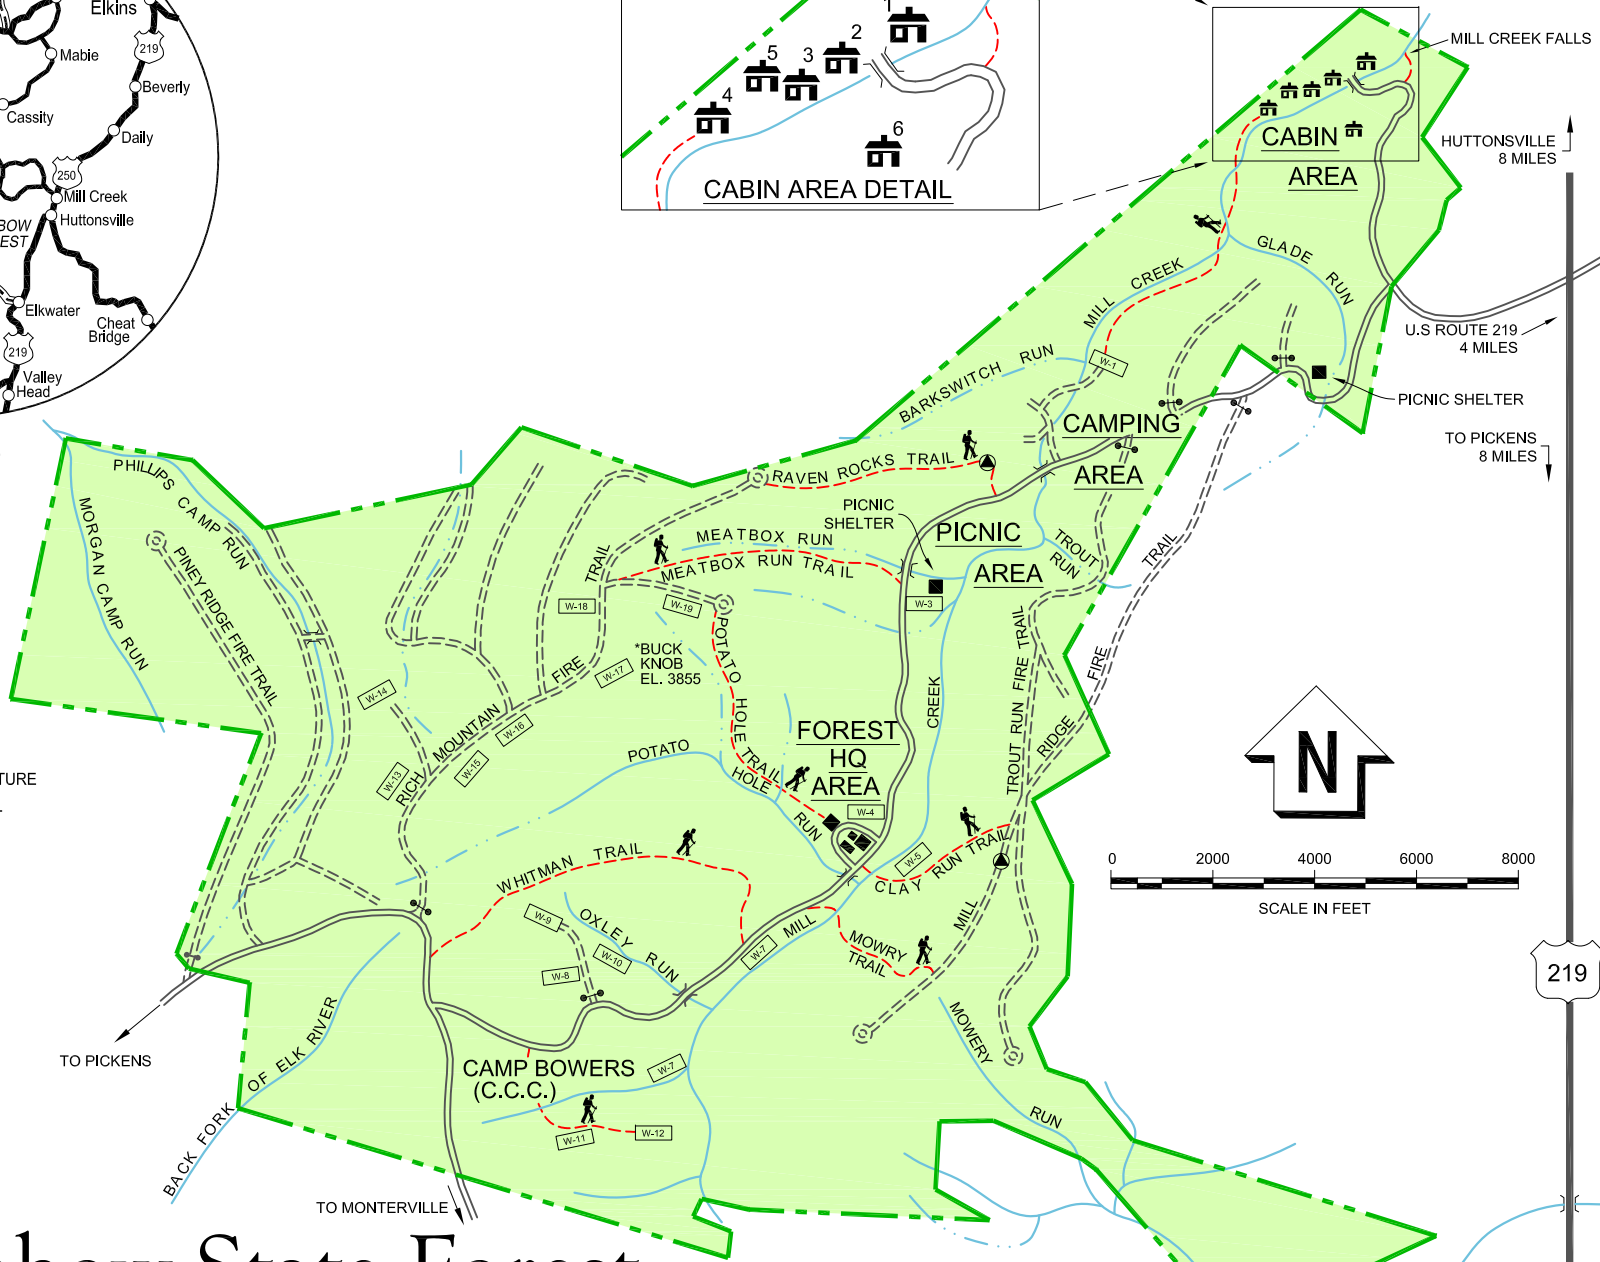

Vicinity Map

LEGEND

- PAVED ROAD
- IMPROVED ROAD
- UNIMPROVED ROAD
- FOREST BOUNDARY
- FOOT TRAIL
- STREAM
- BUILDING OR STRUCTURE
- WILDLIFE FOOD PLOT
- BRIDGE
- GATE
- OVERLOOK

5 RUSTIC CABINS	
CAPACITY	CABIN NUMBER
4 PERSON	1-5
1 RUSTIC COTTAGE	
CAPACITY	CABIN NUMBER
8 PERSON	6

CABIN AREA DETAIL

Kumbrabow State Forest

Huttonsville, West Virginia